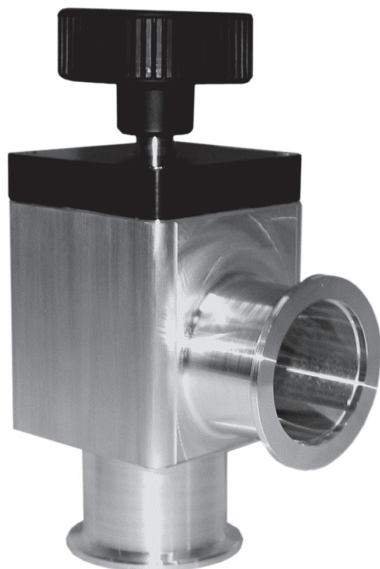

## High Vacuum Angle Valve BAV DN 16–50 ISO-KF

- with manual actuator M
- aluminum version AL
- stainless steel version SS

## High Vacuum Inline Valve BIV DN 16–50 ISO-KF

- with manual actuator M
- aluminum version AL
- stainless steel version SS

Part numbers	215313	215377	215383	215388
	215374	215378	215385	215389
	215375	215379	215386	2153900
	215376	215381	215387	