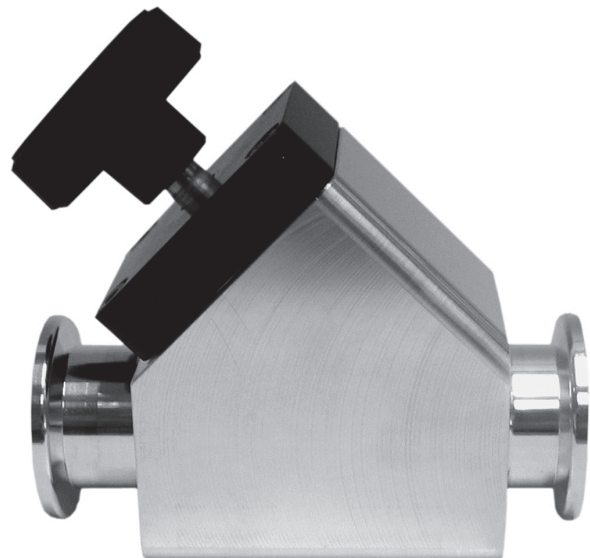

## High Vacuum Angle Valve BAV DN 16–50 ISO-KF

- with manual actuator M
- aluminum version AL
- stainless steel version SS

## High Vacuum Inline Valve BIV DN 16–50 ISO-KF

- with manual actuator M
- aluminum version AL
- stainless steel version SS

Part numbers	215313	215377	215383	215388
	215374	215378	215385	215389
	215375	215379	215386	2153900
	215376	215381	215387	