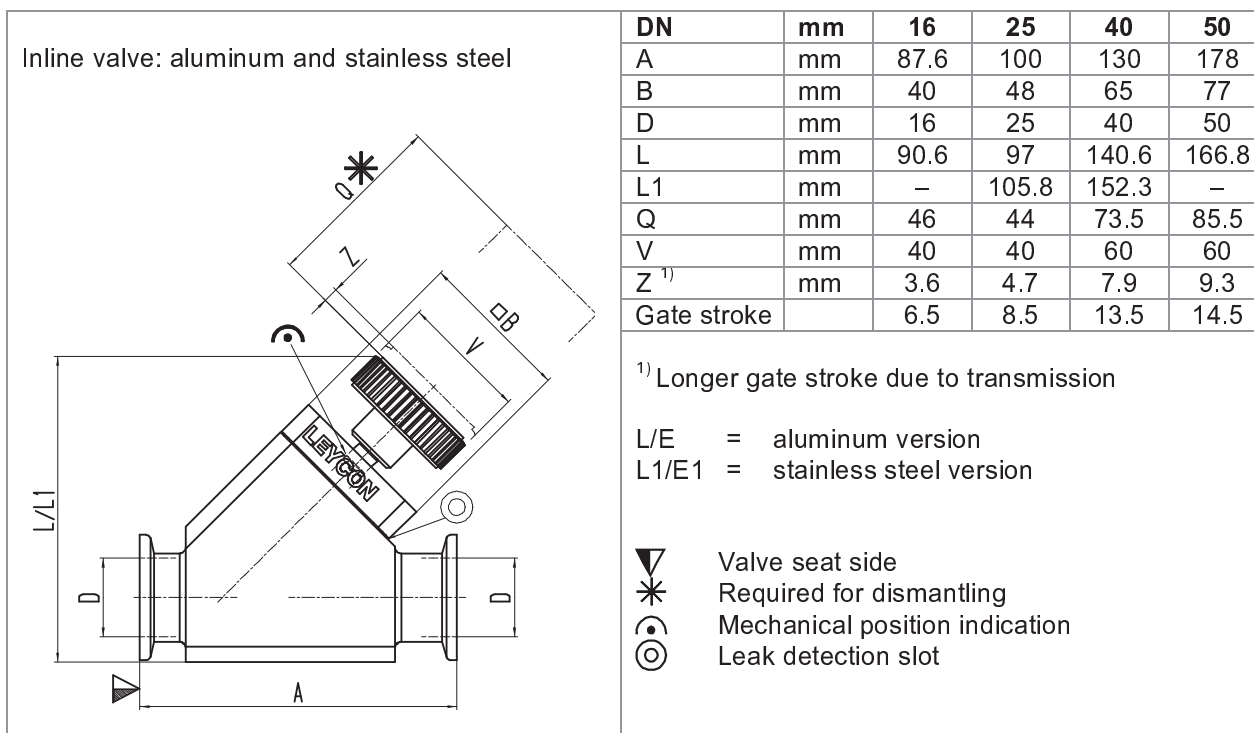

## High Vacuum Inline Valve BIV DN 16–50 ISO-KF

- with manual actuator M
- aluminum version AL
- stainless steel version SS

Part numbers	215313	215377	215383	215388
	215374	215378	215385	215389
	215375	215379	215386	2153900
	215376	215381	215387	

## 1.4 Drawings / Dimensions

Figure 1-1

Figure 1-2